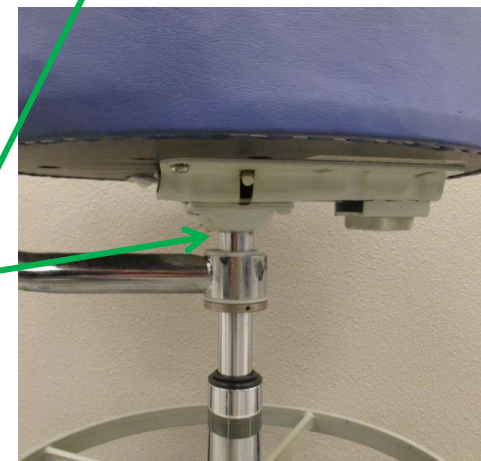

Topic: What stools does the 2962 cylinder fit?

P&C: Assistant Stool Model 2002

OEM P/N 041772

Marus: Assistant Stool Model DC5110

OEM P/N 75R089

A-dec®: Cascade Doctor Stool Model 1601

OEM P/N 65.0208.00 (Tall)

See next slide for dimensions

To Stool base

To stool seat