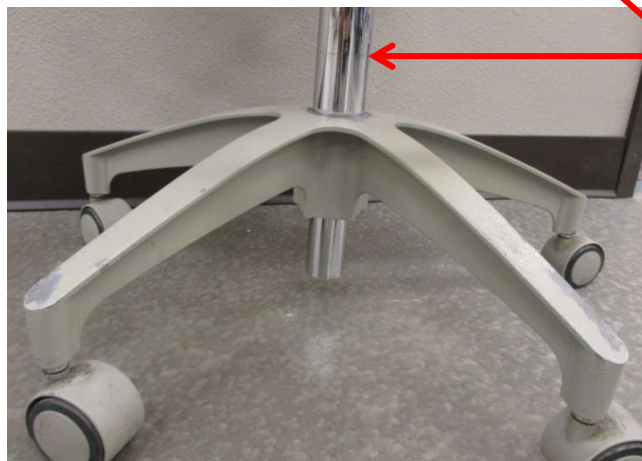

Topic: What stools does the 2962 cylinder fit?

P&C: Assistant Stool Model 2002

OEM P/N 041772

Marus: Assistant Stool Model DC5110

OEM P/N 75R089

A-dec®: Cascade Doctor Stool Model 1601

OEM P/N 65.0208.00 (Tall)

See next slide for dimensions

To Stool base

To stool seat