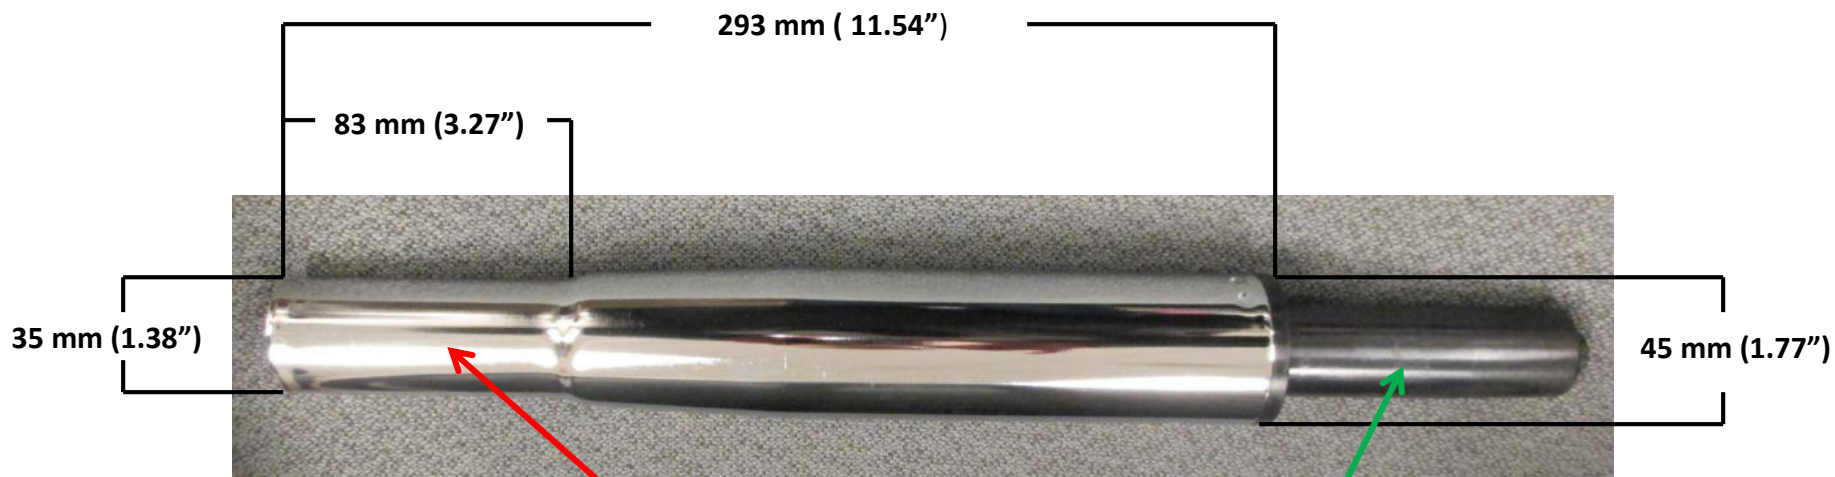

Topic: What stools does the 2962 cylinder fit?

P&C: Assistant Stool Model 2002

OEM P/N 041772

Marus: Assistant Stool Model DC5110

OEM P/N 75R089

A-dec®: Cascade Doctor Stool Model 1601

OEM P/N 65.0208.00 (Tall)

See next slide for dimensions

To Stool base

To stool seat