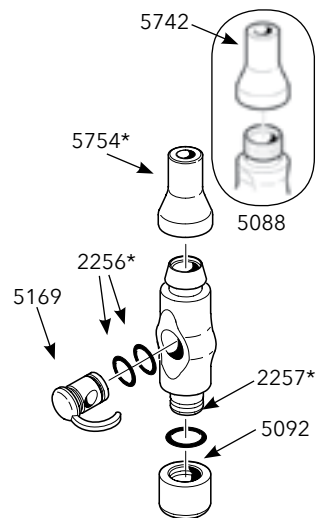

Vacuum Instrument Parts

PN 1020	Valve Extension, HVE	\$15.50	PN 5754	Saliva Ejector Tip Gray	\$2.90
PN 2206	O-Ring (pkg of 12)	\$2.90	PN 5755	Strainer Basket (pkg of 10)	\$6.10
PN 2207	O-Ring (pkg of 12)	\$2.90			
PN 2208	O-Ring (pkg of 12)	\$4.00			
PN 2209	O-Ring (pkg of 12)	\$5.50			
PN 2243	O-Ring (pkg of 12)	\$8.20			
PN 2253	O-Ring (pkg of 12)	\$8.20			
PN 2254	O-Ring (pkg of 12)	\$8.20			
PN 2256	O-Ring (pkg of 12)	\$8.20			
PN 2257	O-Ring (pkg of 12)	\$8.20			
PN 5082	Anodized Swivel w/ O-Ring	\$13.00			
PN 5092	Anodized Swivel w/ O-Ring	\$11.00			
PN 5168	Lever & Spool Valve Assembly	\$23.00			
PN 5169	Lever & Spool Valve Assembly	\$21.00			
PN 5171	Replacement HVE Lever	\$6.00			
PN 5172	Valve Spool w/ O-Rings	\$7.30			
PN 5670	Replacement SE Lever	\$5.00			
PN 5672	Valve Spool w/ O-Rings	\$7.00			
PN 5742	Saliva Ejector Tip, Screw-On (gray)	\$21.20			
PN 5750	Saliva Ejector Tip (black)	\$2.90			

5061

5060

5062

5112

5131

5222

5080

5070

5090

5148

5660

5150