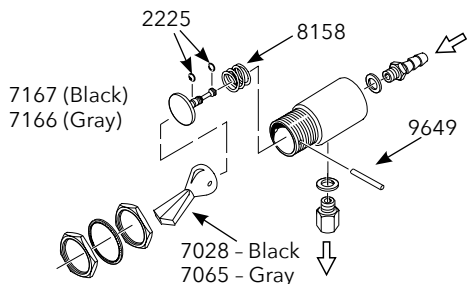

Toggle Valve,
3-Way

Toggle Valve,
2-Way

Toggle Valve,
3-Way

Routing Valve

Toggle Valve, 3-Way Momentary

Toggle, Valves & Regulators

2201	O-Ring (pkg of 12)	\$2.90
2203	O-Ring (pkg of 12)	\$2.90
2205	O-Ring (pkg of 12)	\$2.90
2218	O-Ring (pkg of 12)	\$2.90
2225	O-Ring (pkg of 12)	\$2.90
2230	O-Ring (pkg of 12)	\$2.90
2238	O-Ring (pkg of 12)	\$2.90
6037	Spring, Stainless Steel	\$1.50
7028	Toggle, Momentary (black)	\$1.50
7058	Toggle, Detented (black)	\$1.60
7059	Knob (black)	\$2.80
7064	Toggle, Detented (gray)	\$1.60
7065	Toggle, Momentary (gray)	\$1.60
7069	Knob (gray)	\$2.80
7103	Push Button (black)	\$2.10
7104	Push Button (gray)	\$2.10
8158	Spring, Compression	\$.50
9649	Pin	\$.50
9796	Set Screw	\$.80

Needle Valve

Water Relay & Flow Control Combo Valve 7130

2201	O-Ring (pkg of 12)	\$2.90
2203	O-Ring (pkg of 12)	\$2.90
2210	O-Ring (pkg of 12)	\$2.90
2289	O-Ring (pkg of 12)	\$2.90
0168	Duck Bill Barb	\$5.50