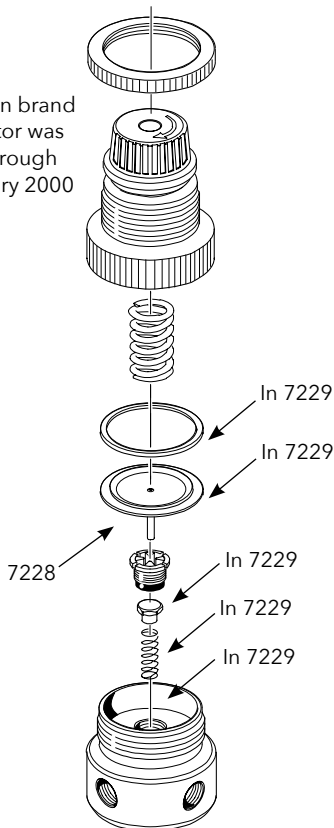

Toggle Valve,
3-Way

Toggle Valve,
2-Way

Toggle Valve,
3-Way

Routing Valve

Toggle Valve, 3-Way Momentary

Toggle, Valves & Regulators

2201	O-Ring (pkg of 12)	\$2.90
2203	O-Ring (pkg of 12)	\$2.90
2205	O-Ring (pkg of 12)	\$2.90
2218	O-Ring (pkg of 12)	\$2.90
2225	O-Ring (pkg of 12)	\$2.90
2230	O-Ring (pkg of 12)	\$2.90
2238	O-Ring (pkg of 12)	\$2.90
6037	Spring, Stainless Steel	\$1.50
7028	Toggle, Momentary (black)	\$1.50
7058	Toggle, Detented (black)	\$1.60
7059	Knob (black)	\$2.80
7064	Toggle, Detented (gray)	\$1.60
7065	Toggle, Momentary (gray)	\$1.60
7069	Knob (gray)	\$2.80
7103	Push Button (black)	\$2.10
7104	Push Button (gray)	\$2.10
8158	Spring, Compression	\$.50
9649	Pin	\$.50
9796	Set Screw	\$.80

Needle Valve

Water Relay & Flow Control Combo Valve 7130

2201	O-Ring (pkg of 12)	\$2.90
2203	O-Ring (pkg of 12)	\$2.90
2210	O-Ring (pkg of 12)	\$2.90
2289	O-Ring (pkg of 12)	\$2.90
0168	Duck Bill Barb	\$5.50

Water Relay & Flow Control Combo Valve

Repair Kits include items designated by an asterisk

7133	Repair Kit	\$9.00
-------------	------------	---------------

Norgren Regulator 7220

- Norgren brand regulator was sold through February 2000