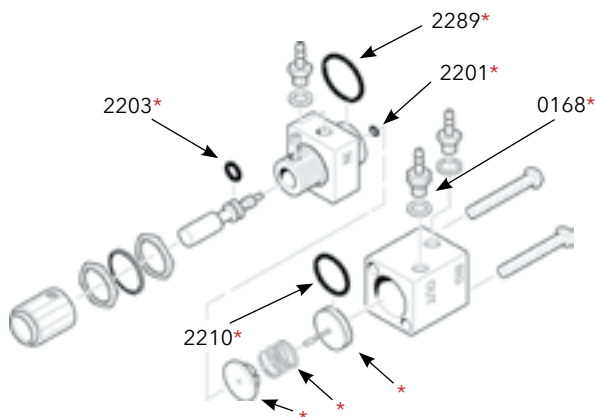

Routing Valve

Toggle Valve, 2-Way Momentary

Toggle Valve, 2-Way

Toggle Valve, 3-Way Momentary

Toggle Valve, 3-Way

Push-Button Valve, 2-Way

Push-Button Valve,
3-Way

Toggle Valve,
2-Way

Toggle Valve,
3-Way

Toggle Valve,
2-Way

Toggle Valve,
3-Way

Routing Valve

Toggle Valve, 3-Way Momentary

Toggle, Valves & Regulators

2201	O-Ring (pkg of 12)	\$2.90
2203	O-Ring (pkg of 12)	\$2.90
2205	O-Ring (pkg of 12)	\$2.90
2218	O-Ring (pkg of 12)	\$2.90
2225	O-Ring (pkg of 12)	\$2.90
2230	O-Ring (pkg of 12)	\$2.90
2238	O-Ring (pkg of 12)	\$2.90
6037	Spring, Stainless Steel	\$1.50
7028	Toggle, Momentary (black)	\$1.50
7058	Toggle, Detented (black)	\$1.60
7059	Knob (black)	\$2.80
7064	Toggle, Detented (gray)	\$1.60
7065	Toggle, Momentary (gray)	\$1.60
7069	Knob (gray)	\$2.80
7103	Push Button (black)	\$2.10
7104	Push Button (gray)	\$2.10
8158	Spring, Compression	\$.50
9649	Pin	\$.50
9796	Set Screw	\$.80

Needle Valve

Water Relay & Flow Control Combo Valve 7130

2201	O-Ring (pkg of 12)	\$2.90
2203	O-Ring (pkg of 12)	\$2.90
2210	O-Ring (pkg of 12)	\$2.90
2289	O-Ring (pkg of 12)	\$2.90
0168	Duck Bill Barb	\$5.50