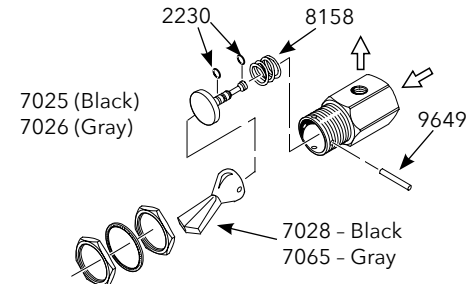

Routing Valve

Toggle Valve, 2-Way Momentary

Toggle Valve, 2-Way

Toggle Valve, 3-Way Momentary

Toggle Valve, 3-Way

Push-Button Valve, 2-Way

Push-Button Valve,
3-Way

Toggle Valve,
2-Way

Toggle Valve,
3-Way

Toggle Valve,
2-Way

Toggle Valve,
3-Way

Routing Valve

Toggle Valve, 3-Way Momentary

Toggle, Valves & Regulators

2201	O-Ring (pkg of 12)	\$2.90
2203	O-Ring (pkg of 12)	\$2.90
2205	O-Ring (pkg of 12)	\$2.90
2218	O-Ring (pkg of 12)	\$2.90
2225	O-Ring (pkg of 12)	\$2.90
2230	O-Ring (pkg of 12)	\$2.90
2238	O-Ring (pkg of 12)	\$2.90
6037	Spring, Stainless Steel	\$1.50
7028	Toggle, Momentary (black)	\$1.50
7058	Toggle, Detented (black)	\$1.60
7059	Knob (black)	\$2.80
7064	Toggle, Detented (gray)	\$1.60
7065	Toggle, Momentary (gray)	\$1.60
7069	Knob (gray)	\$2.80
7103	Push Button (black)	\$2.10
7104	Push Button (gray)	\$2.10
8158	Spring, Compression	\$.50
9649	Pin	\$.50
9796	Set Screw	\$.80