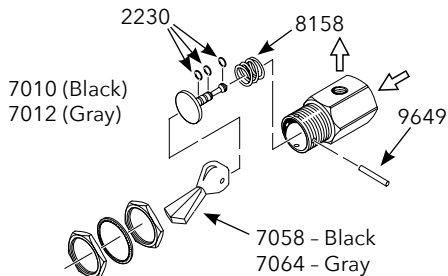

Routing Valve

Toggle Valve, 2-Way Momentary

Toggle Valve, 2-Way

Toggle Valve, 3-Way Momentary

Toggle Valve, 3-Way

Push-Button Valve, 2-Way

Push-Button Valve,
3-Way

Toggle Valve,
2-Way

Toggle Valve,
3-Way

Toggle Valve,
2-Way

Toggle Valve,
3-Way

Routing Valve

Toggle Valve, 3-Way Momentary

Toggle, Valves & Regulators

2201	O-Ring (pkg of 12)	\$2.90
2203	O-Ring (pkg of 12)	\$2.90
2205	O-Ring (pkg of 12)	\$2.90
2218	O-Ring (pkg of 12)	\$2.90
2225	O-Ring (pkg of 12)	\$2.90
2230	O-Ring (pkg of 12)	\$2.90
2238	O-Ring (pkg of 12)	\$2.90
6037	Spring, Stainless Steel	\$1.50
7028	Toggle, Momentary (black)	\$1.50
7058	Toggle, Detented (black)	\$1.60
7059	Knob (black)	\$2.80
7064	Toggle, Detented (gray)	\$1.60
7065	Toggle, Momentary (gray)	\$1.60
7069	Knob (gray)	\$2.80
7103	Push Button (black)	\$2.10
7104	Push Button (gray)	\$2.10
8158	Spring, Compression	\$.50
9649	Pin	\$.50
9796	Set Screw	\$.80