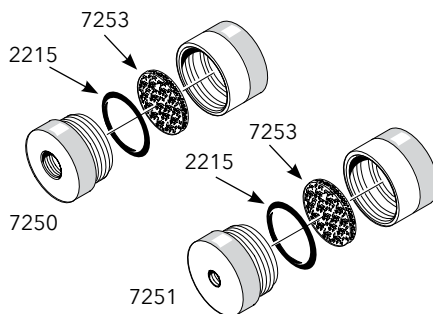

Wilkerson Air Filter Regulator 7225

- Wilkerson changed product

Air & Water Regulators & Filters

2215	O-Ring (pkg of 12)	\$2.90
7217	Diaphragm for 7225	\$31.00
7226	Filter Element & O-Ring for 7225	\$13.30
7227	Moisture Separator Bowl	\$57.50
7228	Diaphragm for 7220	\$14.70
7229	Repair Kit for 7220	\$22.10
7235	Repair Kit for 7225	\$43.00
7253	Filter Disk (pkg of 2)	\$3.00

In-Line Filters

Master Shut-off Valve 7125

Integrated Master Shut-off Valve 7212

Valves & Regulators

7311	Master Shut-off Valve Repair Kit	\$10.00
2203	O-Ring (pkg of 12)	\$2.90
2234	O-Ring (pkg of 12)	\$2.90
6037	Spring, Stainless Steel	\$1.50
7122	Stem, Master Shut-Off	\$5.30
7126	Diaphragm, Master Shut-Off	\$2.60
7127	Cap, 1 Barb, Master Shut-Off	\$5.30
7128	Cap, 2 Barb, Master Shut-Off	\$5.30
7208	Regulator Assembly	\$29.40
7247	Filter Element, 40 Micron	\$2.70
9790	Screw	\$.20