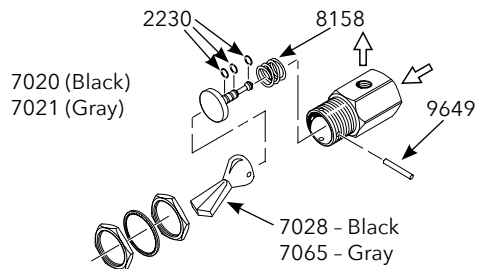

Routing Valve

Toggle Valve, 2-Way Momentary

Toggle Valve, 2-Way

Toggle Valve, 3-Way Momentary

Toggle Valve, 3-Way

Push-Button Valve, 2-Way

Push-Button Valve,
3-Way

Toggle Valve,
2-Way

Toggle Valve,
3-Way

Toggle Valve,
2-Way

Toggle Valve,
3-Way

Routing Valve

Toggle Valve, 3-Way Momentary

Toggle, Valves & Regulators

2201	O-Ring (pkg of 12)	\$2.90
2203	O-Ring (pkg of 12)	\$2.90
2205	O-Ring (pkg of 12)	\$2.90
2218	O-Ring (pkg of 12)	\$2.90
2225	O-Ring (pkg of 12)	\$2.90
2230	O-Ring (pkg of 12)	\$2.90
2238	O-Ring (pkg of 12)	\$2.90
6037	Spring, Stainless Steel	\$1.50
7028	Toggle, Momentary (black)	\$1.50
7058	Toggle, Detented (black)	\$1.60
7059	Knob (black)	\$2.80
7064	Toggle, Detented (gray)	\$1.60
7065	Toggle, Momentary (gray)	\$1.60
7069	Knob (gray)	\$2.80
7103	Push Button (black)	\$2.10
7104	Push Button (gray)	\$2.10
8158	Spring, Compression	\$.50
9649	Pin	\$.50
9796	Set Screw	\$.80