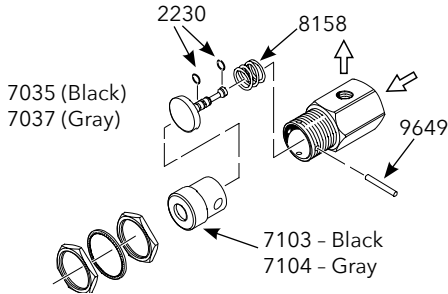

Routing Valve

Toggle Valve, 2-Way Momentary

Toggle Valve, 2-Way

Toggle Valve, 3-Way Momentary

Toggle Valve, 3-Way

Push-Button Valve, 2-Way

Push-Button Valve,
3-Way

Toggle Valve,
2-Way

Toggle Valve,
3-Way

Toggle Valve,
2-Way

Toggle Valve,
3-Way

Routing Valve

Toggle Valve, 3-Way Momentary

Toggle, Valves & Regulators

2201	O-Ring (pkg of 12)	\$2.90
2203	O-Ring (pkg of 12)	\$2.90
2205	O-Ring (pkg of 12)	\$2.90
2218	O-Ring (pkg of 12)	\$2.90
2225	O-Ring (pkg of 12)	\$2.90
2230	O-Ring (pkg of 12)	\$2.90
2238	O-Ring (pkg of 12)	\$2.90
6037	Spring, Stainless Steel	\$1.50
7028	Toggle, Momentary (black)	\$1.50
7058	Toggle, Detented (black)	\$1.60
7059	Knob (black)	\$2.80
7064	Toggle, Detented (gray)	\$1.60
7065	Toggle, Momentary (gray)	\$1.60
7069	Knob (gray)	\$2.80
7103	Push Button (black)	\$2.10
7104	Push Button (gray)	\$2.10
8158	Spring, Compression	\$.50
9649	Pin	\$.50
9796	Set Screw	\$.80