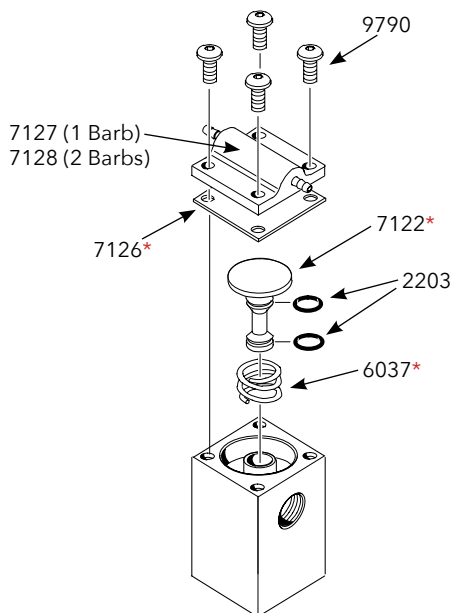

Wilkerson Air Filter Regulator 7225

- Wilkerson changed product

Air & Water Regulators & Filters

2215	O-Ring (pkg of 12)	\$2.90
7217	Diaphragm for 7225	\$31.00
7226	Filter Element & O-Ring for 7225	\$13.30
7227	Moisture Separator Bowl	\$57.50
7228	Diaphragm for 7220	\$14.70
7229	Repair Kit for 7220	\$22.10
7235	Repair Kit for 7225	\$43.00
7253	Filter Disk (pkg of 2)	\$3.00

In-Line Filters

Master Shut-off Valve 7125

Integrated Master Shut-off Valve 7212

Valves & Regulators

7311	Master Shut-off Valve Repair Kit	\$10.00
2203	O-Ring (pkg of 12)	\$2.90
2234	O-Ring (pkg of 12)	\$2.90
6037	Spring, Stainless Steel	\$1.50
7122	Stem, Master Shut-Off	\$5.30
7126	Diaphragm, Master Shut-Off	\$2.60
7127	Cap, 1 Barb, Master Shut-Off	\$5.30
7128	Cap, 2 Barb, Master Shut-Off	\$5.30
7208	Regulator Assembly	\$29.40
7247	Filter Element, 40 Micron	\$2.70
9790	Screw	\$.20