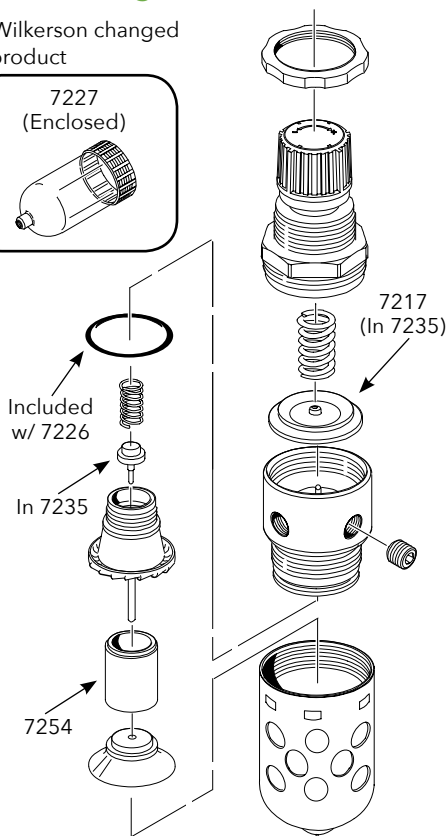

Toggle Valve,
3-Way

Toggle Valve,
2-Way

Toggle Valve,
3-Way

Routing Valve

Toggle Valve, 3-Way Momentary

Toggle, Valves & Regulators

2201	O-Ring (pkg of 12)	\$2.90
2203	O-Ring (pkg of 12)	\$2.90
2205	O-Ring (pkg of 12)	\$2.90
2218	O-Ring (pkg of 12)	\$2.90
2225	O-Ring (pkg of 12)	\$2.90
2230	O-Ring (pkg of 12)	\$2.90
2238	O-Ring (pkg of 12)	\$2.90
6037	Spring, Stainless Steel	\$1.50
7028	Toggle, Momentary (black)	\$1.50
7058	Toggle, Detented (black)	\$1.60
7059	Knob (black)	\$2.80
7064	Toggle, Detented (gray)	\$1.60
7065	Toggle, Momentary (gray)	\$1.60
7069	Knob (gray)	\$2.80
7103	Push Button (black)	\$2.10
7104	Push Button (gray)	\$2.10
8158	Spring, Compression	\$.50
9649	Pin	\$.50
9796	Set Screw	\$.80

Needle Valve

Water Relay & Flow Control Combo Valve 7130

2201	O-Ring (pkg of 12)	\$2.90
2203	O-Ring (pkg of 12)	\$2.90
2210	O-Ring (pkg of 12)	\$2.90
2289	O-Ring (pkg of 12)	\$2.90
0168	Duck Bill Barb	\$5.50

Water Relay & Flow Control Combo Valve

Repair Kits include items designated by an asterisk

7133	Repair Kit	\$9.00
-------------	------------	---------------

Norgren Regulator 7220

- Norgren brand regulator was sold through February 2000

Wilkerson Air Filter Regulator 7225

- Wilkerson changed product

Air & Water Regulators & Filters

2215	O-Ring (pkg of 12)	\$2.90
7217	Diaphragm for 7225	\$31.00
7226	Filter Element & O-Ring for 7225	\$13.30
7227	Moisture Separator Bowl	\$57.50
7228	Diaphragm for 7220	\$14.70
7229	Repair Kit for 7220	\$22.10
7235	Repair Kit for 7225	\$43.00
7253	Filter Disk (pkg of 2)	\$3.00