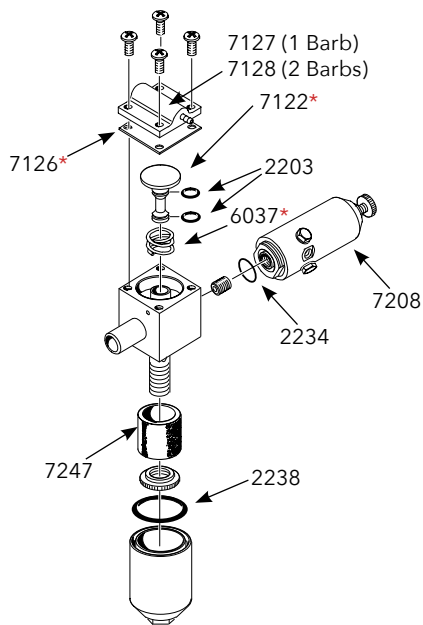

Wilkerson Air Filter Regulator 7225

- Wilkerson changed product

Air & Water Regulators & Filters

2215	O-Ring (pkg of 12)	\$2.90
7217	Diaphragm for 7225	\$31.00
7226	Filter Element & O-Ring for 7225	\$13.30
7227	Moisture Separator Bowl	\$57.50
7228	Diaphragm for 7220	\$14.70
7229	Repair Kit for 7220	\$22.10
7235	Repair Kit for 7225	\$43.00
7253	Filter Disk (pkg of 2)	\$3.00

In-Line Filters

Master Shut-off Valve 7125

Integrated Master Shut-off Valve 7212

Valves & Regulators

7311	Master Shut-off Valve Repair Kit	\$10.00
2203	O-Ring (pkg of 12)	\$2.90
2234	O-Ring (pkg of 12)	\$2.90
6037	Spring, Stainless Steel	\$1.50
7122	Stem, Master Shut-Off	\$5.30
7126	Diaphragm, Master Shut-Off	\$2.60
7127	Cap, 1 Barb, Master Shut-Off	\$5.30
7128	Cap, 2 Barb, Master Shut-Off	\$5.30
7208	Regulator Assembly	\$29.40
7247	Filter Element, 40 Micron	\$2.70
9790	Screw	\$.20