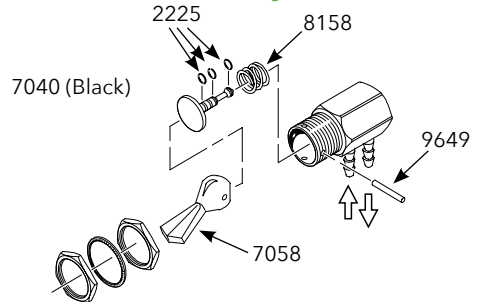

Routing Valve

Toggle Valve, 2-Way Momentary

Toggle Valve, 2-Way

Toggle Valve, 3-Way Momentary

Toggle Valve, 3-Way

Push-Button Valve, 2-Way

Push-Button Valve,
3-Way

Toggle Valve,
2-Way

Toggle Valve,
3-Way

Toggle Valve,
2-Way

Toggle Valve,
3-Way

Routing Valve

Toggle Valve, 3-Way Momentary

Toggle, Valves & Regulators

2201	O-Ring (pkg of 12)	\$2.90
2203	O-Ring (pkg of 12)	\$2.90
2205	O-Ring (pkg of 12)	\$2.90
2218	O-Ring (pkg of 12)	\$2.90
2225	O-Ring (pkg of 12)	\$2.90
2230	O-Ring (pkg of 12)	\$2.90
2238	O-Ring (pkg of 12)	\$2.90
6037	Spring, Stainless Steel	\$1.50
7028	Toggle, Momentary (black)	\$1.50
7058	Toggle, Detented (black)	\$1.60
7059	Knob (black)	\$2.80
7064	Toggle, Detented (gray)	\$1.60
7065	Toggle, Momentary (gray)	\$1.60
7069	Knob (gray)	\$2.80
7103	Push Button (black)	\$2.10
7104	Push Button (gray)	\$2.10
8158	Spring, Compression	\$.50
9649	Pin	\$.50
9796	Set Screw	\$.80