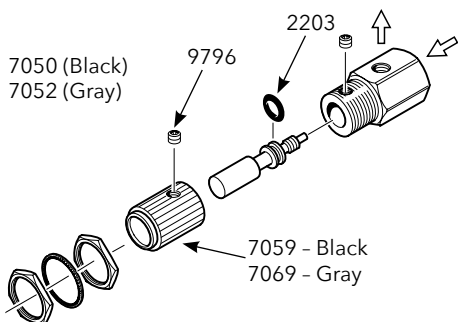

Toggle Valve,
3-Way

Toggle Valve,
2-Way

Toggle Valve,
3-Way

Routing Valve

Toggle Valve, 3-Way Momentary

Toggle, Valves & Regulators

2201	O-Ring (pkg of 12)	\$2.90
2203	O-Ring (pkg of 12)	\$2.90
2205	O-Ring (pkg of 12)	\$2.90
2218	O-Ring (pkg of 12)	\$2.90
2225	O-Ring (pkg of 12)	\$2.90
2230	O-Ring (pkg of 12)	\$2.90
2238	O-Ring (pkg of 12)	\$2.90
6037	Spring, Stainless Steel	\$1.50
7028	Toggle, Momentary (black)	\$1.50
7058	Toggle, Detented (black)	\$1.60
7059	Knob (black)	\$2.80
7064	Toggle, Detented (gray)	\$1.60
7065	Toggle, Momentary (gray)	\$1.60
7069	Knob (gray)	\$2.80
7103	Push Button (black)	\$2.10
7104	Push Button (gray)	\$2.10
8158	Spring, Compression	\$.50
9649	Pin	\$.50
9796	Set Screw	\$.80

Needle Valve

Water Relay & Flow Control Combo Valve 7130

2201	O-Ring (pkg of 12)	\$2.90
2203	O-Ring (pkg of 12)	\$2.90
2210	O-Ring (pkg of 12)	\$2.90
2289	O-Ring (pkg of 12)	\$2.90
0168	Duck Bill Barb	\$5.50