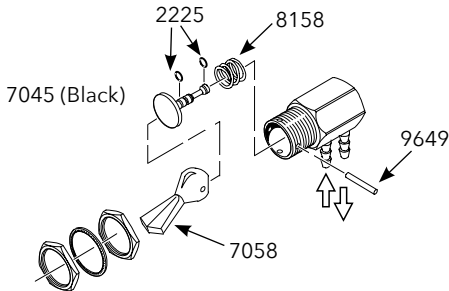

Routing Valve

Toggle Valve, 2-Way Momentary

Toggle Valve, 2-Way

Toggle Valve, 3-Way Momentary

Toggle Valve, 3-Way

Push-Button Valve, 2-Way

Push-Button Valve,
3-Way

Toggle Valve,
2-Way

Toggle Valve,
3-Way

Toggle Valve,
2-Way

Toggle Valve,
3-Way

Routing Valve

Toggle Valve, 3-Way Momentary

Toggle, Valves & Regulators

2201	O-Ring (pkg of 12)	\$2.90
2203	O-Ring (pkg of 12)	\$2.90
2205	O-Ring (pkg of 12)	\$2.90
2218	O-Ring (pkg of 12)	\$2.90
2225	O-Ring (pkg of 12)	\$2.90
2230	O-Ring (pkg of 12)	\$2.90
2238	O-Ring (pkg of 12)	\$2.90
6037	Spring, Stainless Steel	\$1.50
7028	Toggle, Momentary (black)	\$1.50
7058	Toggle, Detented (black)	\$1.60
7059	Knob (black)	\$2.80
7064	Toggle, Detented (gray)	\$1.60
7065	Toggle, Momentary (gray)	\$1.60
7069	Knob (gray)	\$2.80
7103	Push Button (black)	\$2.10
7104	Push Button (gray)	\$2.10
8158	Spring, Compression	\$.50
9649	Pin	\$.50
9796	Set Screw	\$.80