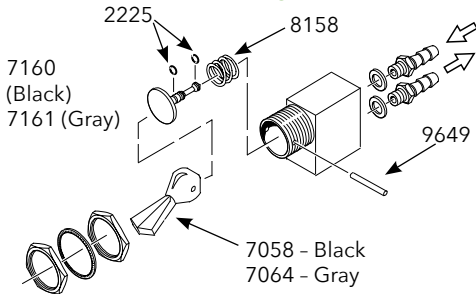

Routing Valve

Toggle Valve, 2-Way Momentary

Toggle Valve, 2-Way

Toggle Valve, 3-Way Momentary

Toggle Valve, 3-Way

Push-Button Valve, 2-Way

Push-Button Valve,
3-Way

Toggle Valve,
2-Way

Toggle Valve,
3-Way

Toggle Valve,
2-Way

Toggle Valve,
3-Way

Routing Valve

Toggle Valve, 3-Way Momentary

Toggle, Valves & Regulators

2201	O-Ring (pkg of 12)	\$2.90
2203	O-Ring (pkg of 12)	\$2.90
2205	O-Ring (pkg of 12)	\$2.90
2218	O-Ring (pkg of 12)	\$2.90
2225	O-Ring (pkg of 12)	\$2.90
2230	O-Ring (pkg of 12)	\$2.90
2238	O-Ring (pkg of 12)	\$2.90
6037	Spring, Stainless Steel	\$1.50
7028	Toggle, Momentary (black)	\$1.50
7058	Toggle, Detented (black)	\$1.60
7059	Knob (black)	\$2.80
7064	Toggle, Detented (gray)	\$1.60
7065	Toggle, Momentary (gray)	\$1.60
7069	Knob (gray)	\$2.80
7103	Push Button (black)	\$2.10
7104	Push Button (gray)	\$2.10
8158	Spring, Compression	\$.50
9649	Pin	\$.50
9796	Set Screw	\$.80