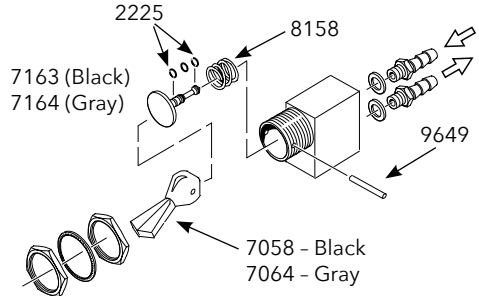

Routing Valve

Toggle Valve, 2-Way Momentary

Toggle Valve, 2-Way

Toggle Valve, 3-Way Momentary

Toggle Valve, 3-Way

Push-Button Valve, 2-Way

Push-Button Valve,
3-Way

Toggle Valve,
2-Way

Toggle Valve,
3-Way

Toggle Valve,
2-Way

Toggle Valve,
3-Way

Routing Valve

Toggle Valve, 3-Way Momentary

Toggle, Valves & Regulators

2201	O-Ring (pkg of 12)	\$2.90
2203	O-Ring (pkg of 12)	\$2.90
2205	O-Ring (pkg of 12)	\$2.90
2218	O-Ring (pkg of 12)	\$2.90
2225	O-Ring (pkg of 12)	\$2.90
2230	O-Ring (pkg of 12)	\$2.90
2238	O-Ring (pkg of 12)	\$2.90
6037	Spring, Stainless Steel	\$1.50
7028	Toggle, Momentary (black)	\$1.50
7058	Toggle, Detented (black)	\$1.60
7059	Knob (black)	\$2.80
7064	Toggle, Detented (gray)	\$1.60
7065	Toggle, Momentary (gray)	\$1.60
7069	Knob (gray)	\$2.80
7103	Push Button (black)	\$2.10
7104	Push Button (gray)	\$2.10
8158	Spring, Compression	\$.50
9649	Pin	\$.50
9796	Set Screw	\$.80