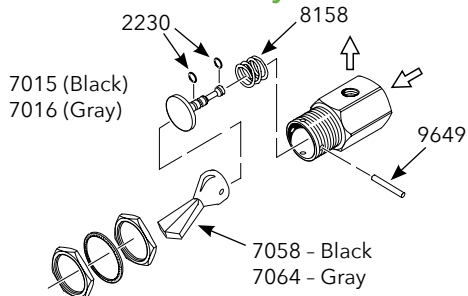

Routing Valve

Toggle Valve, 2-Way Momentary

Toggle Valve, 2-Way

Toggle Valve, 3-Way Momentary

Toggle Valve, 3-Way

Push-Button Valve, 2-Way

Push-Button Valve,
3-Way

Toggle Valve,
2-Way

Toggle Valve,
3-Way

Toggle Valve,
2-Way

Toggle Valve,
3-Way

Routing Valve

Toggle Valve, 3-Way Momentary

Toggle, Valves & Regulators

2201	O-Ring (pkg of 12)	\$2.90
2203	O-Ring (pkg of 12)	\$2.90
2205	O-Ring (pkg of 12)	\$2.90
2218	O-Ring (pkg of 12)	\$2.90
2225	O-Ring (pkg of 12)	\$2.90
2230	O-Ring (pkg of 12)	\$2.90
2238	O-Ring (pkg of 12)	\$2.90
6037	Spring, Stainless Steel	\$1.50
7028	Toggle, Momentary (black)	\$1.50
7058	Toggle, Detented (black)	\$1.60
7059	Knob (black)	\$2.80
7064	Toggle, Detented (gray)	\$1.60
7065	Toggle, Momentary (gray)	\$1.60
7069	Knob (gray)	\$2.80
7103	Push Button (black)	\$2.10
7104	Push Button (gray)	\$2.10
8158	Spring, Compression	\$.50
9649	Pin	\$.50
9796	Set Screw	\$.80