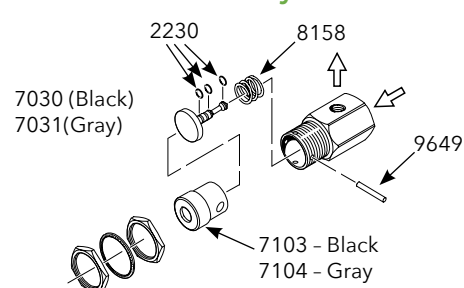

Routing Valve

Toggle Valve, 2-Way Momentary

Toggle Valve, 2-Way

Toggle Valve, 3-Way Momentary

Toggle Valve, 3-Way

Push-Button Valve, 2-Way

Push-Button Valve,
3-Way

Toggle Valve,
2-Way

Toggle Valve,
3-Way

Toggle Valve,
2-Way

Toggle Valve,
3-Way

Routing Valve

Toggle Valve, 3-Way Momentary

Toggle, Valves & Regulators

2201	O-Ring (pkg of 12)	\$2.90
2203	O-Ring (pkg of 12)	\$2.90
2205	O-Ring (pkg of 12)	\$2.90
2218	O-Ring (pkg of 12)	\$2.90
2225	O-Ring (pkg of 12)	\$2.90
2230	O-Ring (pkg of 12)	\$2.90
2238	O-Ring (pkg of 12)	\$2.90
6037	Spring, Stainless Steel	\$1.50
7028	Toggle, Momentary (black)	\$1.50
7058	Toggle, Detented (black)	\$1.60
7059	Knob (black)	\$2.80
7064	Toggle, Detented (gray)	\$1.60
7065	Toggle, Momentary (gray)	\$1.60
7069	Knob (gray)	\$2.80
7103	Push Button (black)	\$2.10
7104	Push Button (gray)	\$2.10
8158	Spring, Compression	\$.50
9649	Pin	\$.50
9796	Set Screw	\$.80