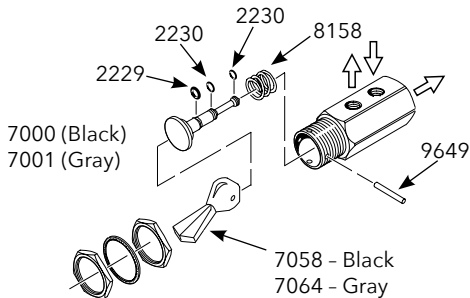

Routing Valve

Toggle Valve, 2-Way Momentary

Toggle Valve, 2-Way

Toggle Valve, 3-Way Momentary

Toggle Valve, 3-Way

Push-Button Valve, 2-Way

Push-Button Valve,
3-Way

Toggle Valve,
2-Way

Toggle Valve,
3-Way

Toggle Valve,
2-Way

Toggle Valve,
3-Way

Routing Valve

Toggle Valve, 3-Way Momentary

Toggle, Valves & Regulators

2201	O-Ring (pkg of 12)	\$2.90
2203	O-Ring (pkg of 12)	\$2.90
2205	O-Ring (pkg of 12)	\$2.90
2218	O-Ring (pkg of 12)	\$2.90
2225	O-Ring (pkg of 12)	\$2.90
2230	O-Ring (pkg of 12)	\$2.90
2238	O-Ring (pkg of 12)	\$2.90
6037	Spring, Stainless Steel	\$1.50
7028	Toggle, Momentary (black)	\$1.50
7058	Toggle, Detented (black)	\$1.60
7059	Knob (black)	\$2.80
7064	Toggle, Detented (gray)	\$1.60
7065	Toggle, Momentary (gray)	\$1.60
7069	Knob (gray)	\$2.80
7103	Push Button (black)	\$2.10
7104	Push Button (gray)	\$2.10
8158	Spring, Compression	\$.50
9649	Pin	\$.50
9796	Set Screw	\$.80