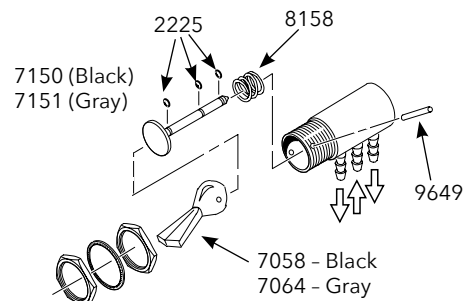

Toggle Valve,
3-Way

Toggle Valve,
2-Way

Toggle Valve,
3-Way

Routing Valve

Toggle Valve, 3-Way Momentary

Toggle, Valves & Regulators

2201	O-Ring (pkg of 12)	\$2.90
2203	O-Ring (pkg of 12)	\$2.90
2205	O-Ring (pkg of 12)	\$2.90
2218	O-Ring (pkg of 12)	\$2.90
2225	O-Ring (pkg of 12)	\$2.90
2230	O-Ring (pkg of 12)	\$2.90
2238	O-Ring (pkg of 12)	\$2.90
6037	Spring, Stainless Steel	\$1.50
7028	Toggle, Momentary (black)	\$1.50
7058	Toggle, Detented (black)	\$1.60
7059	Knob (black)	\$2.80
7064	Toggle, Detented (gray)	\$1.60
7065	Toggle, Momentary (gray)	\$1.60
7069	Knob (gray)	\$2.80
7103	Push Button (black)	\$2.10
7104	Push Button (gray)	\$2.10
8158	Spring, Compression	\$.50
9649	Pin	\$.50
9796	Set Screw	\$.80

Needle Valve

Water Relay & Flow Control Combo Valve 7130

2201	O-Ring (pkg of 12)	\$2.90
2203	O-Ring (pkg of 12)	\$2.90
2210	O-Ring (pkg of 12)	\$2.90
2289	O-Ring (pkg of 12)	\$2.90
0168	Duck Bill Barb	\$5.50