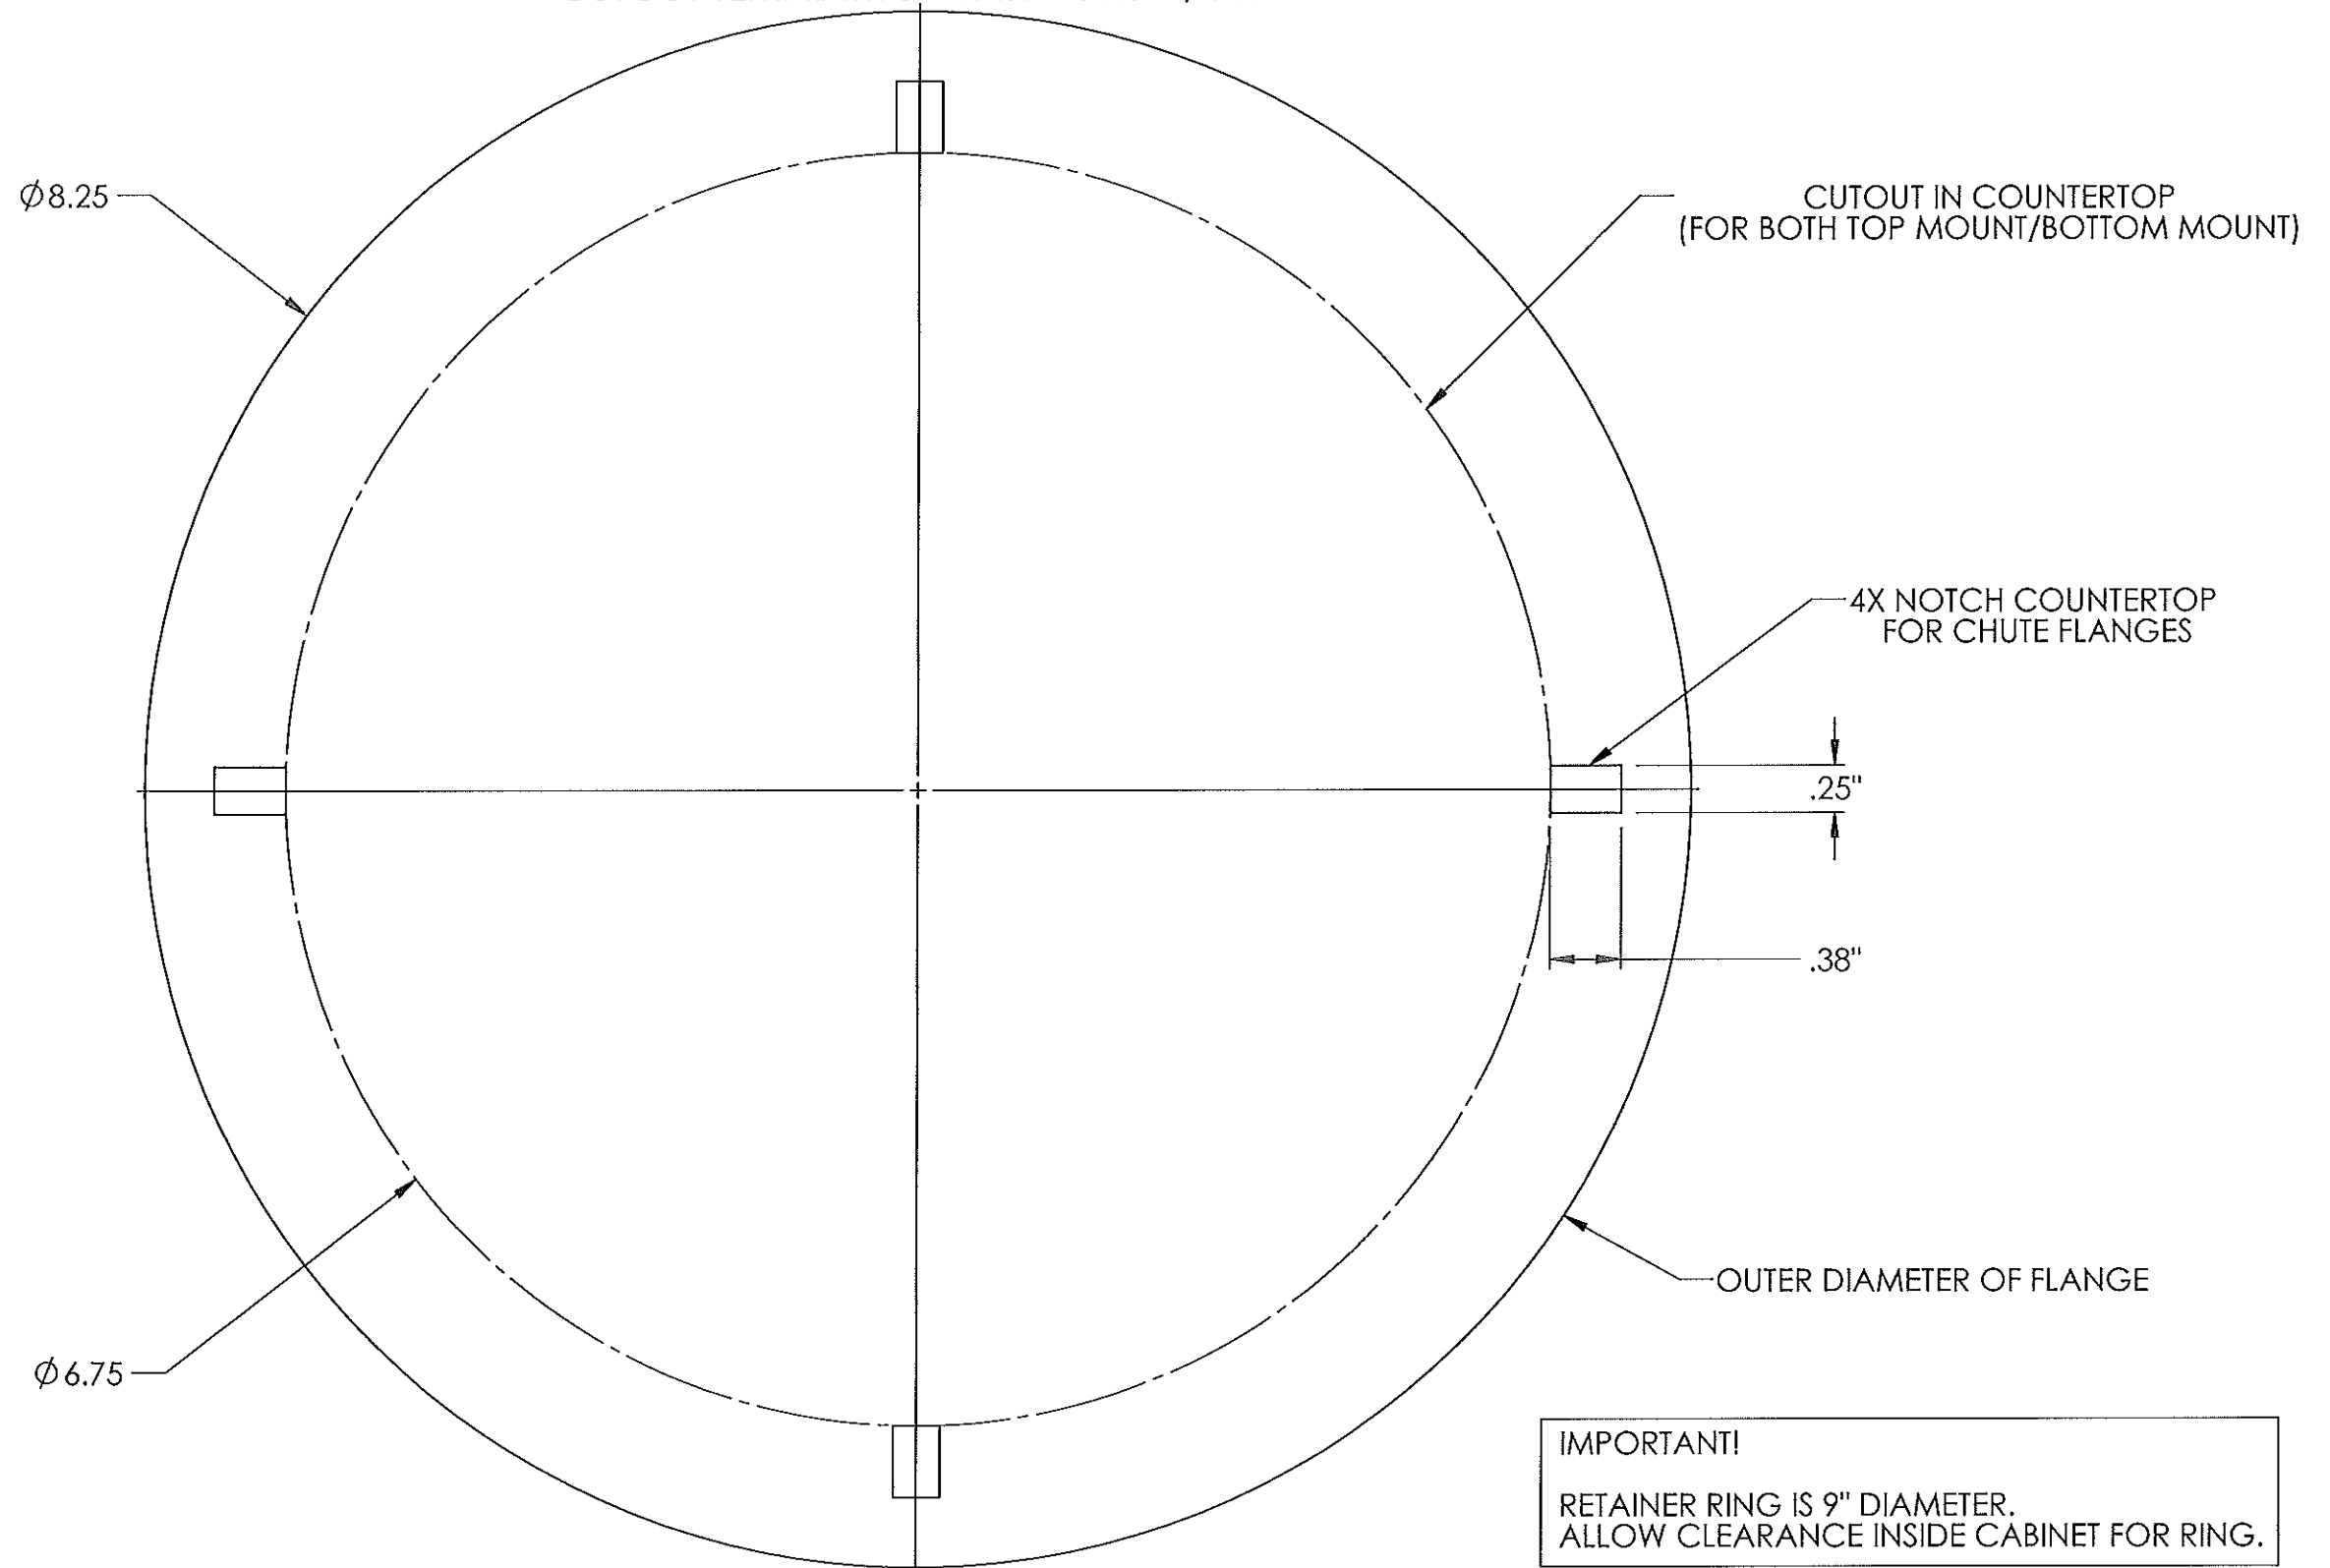

CUTOUT TEMPLATE 6" WASTE CHUTE, 6801

IMPORTANT!
RETAINER RING IS 9" DIAMETER.
ALLOW CLEARANCE INSIDE CABINET FOR RING.