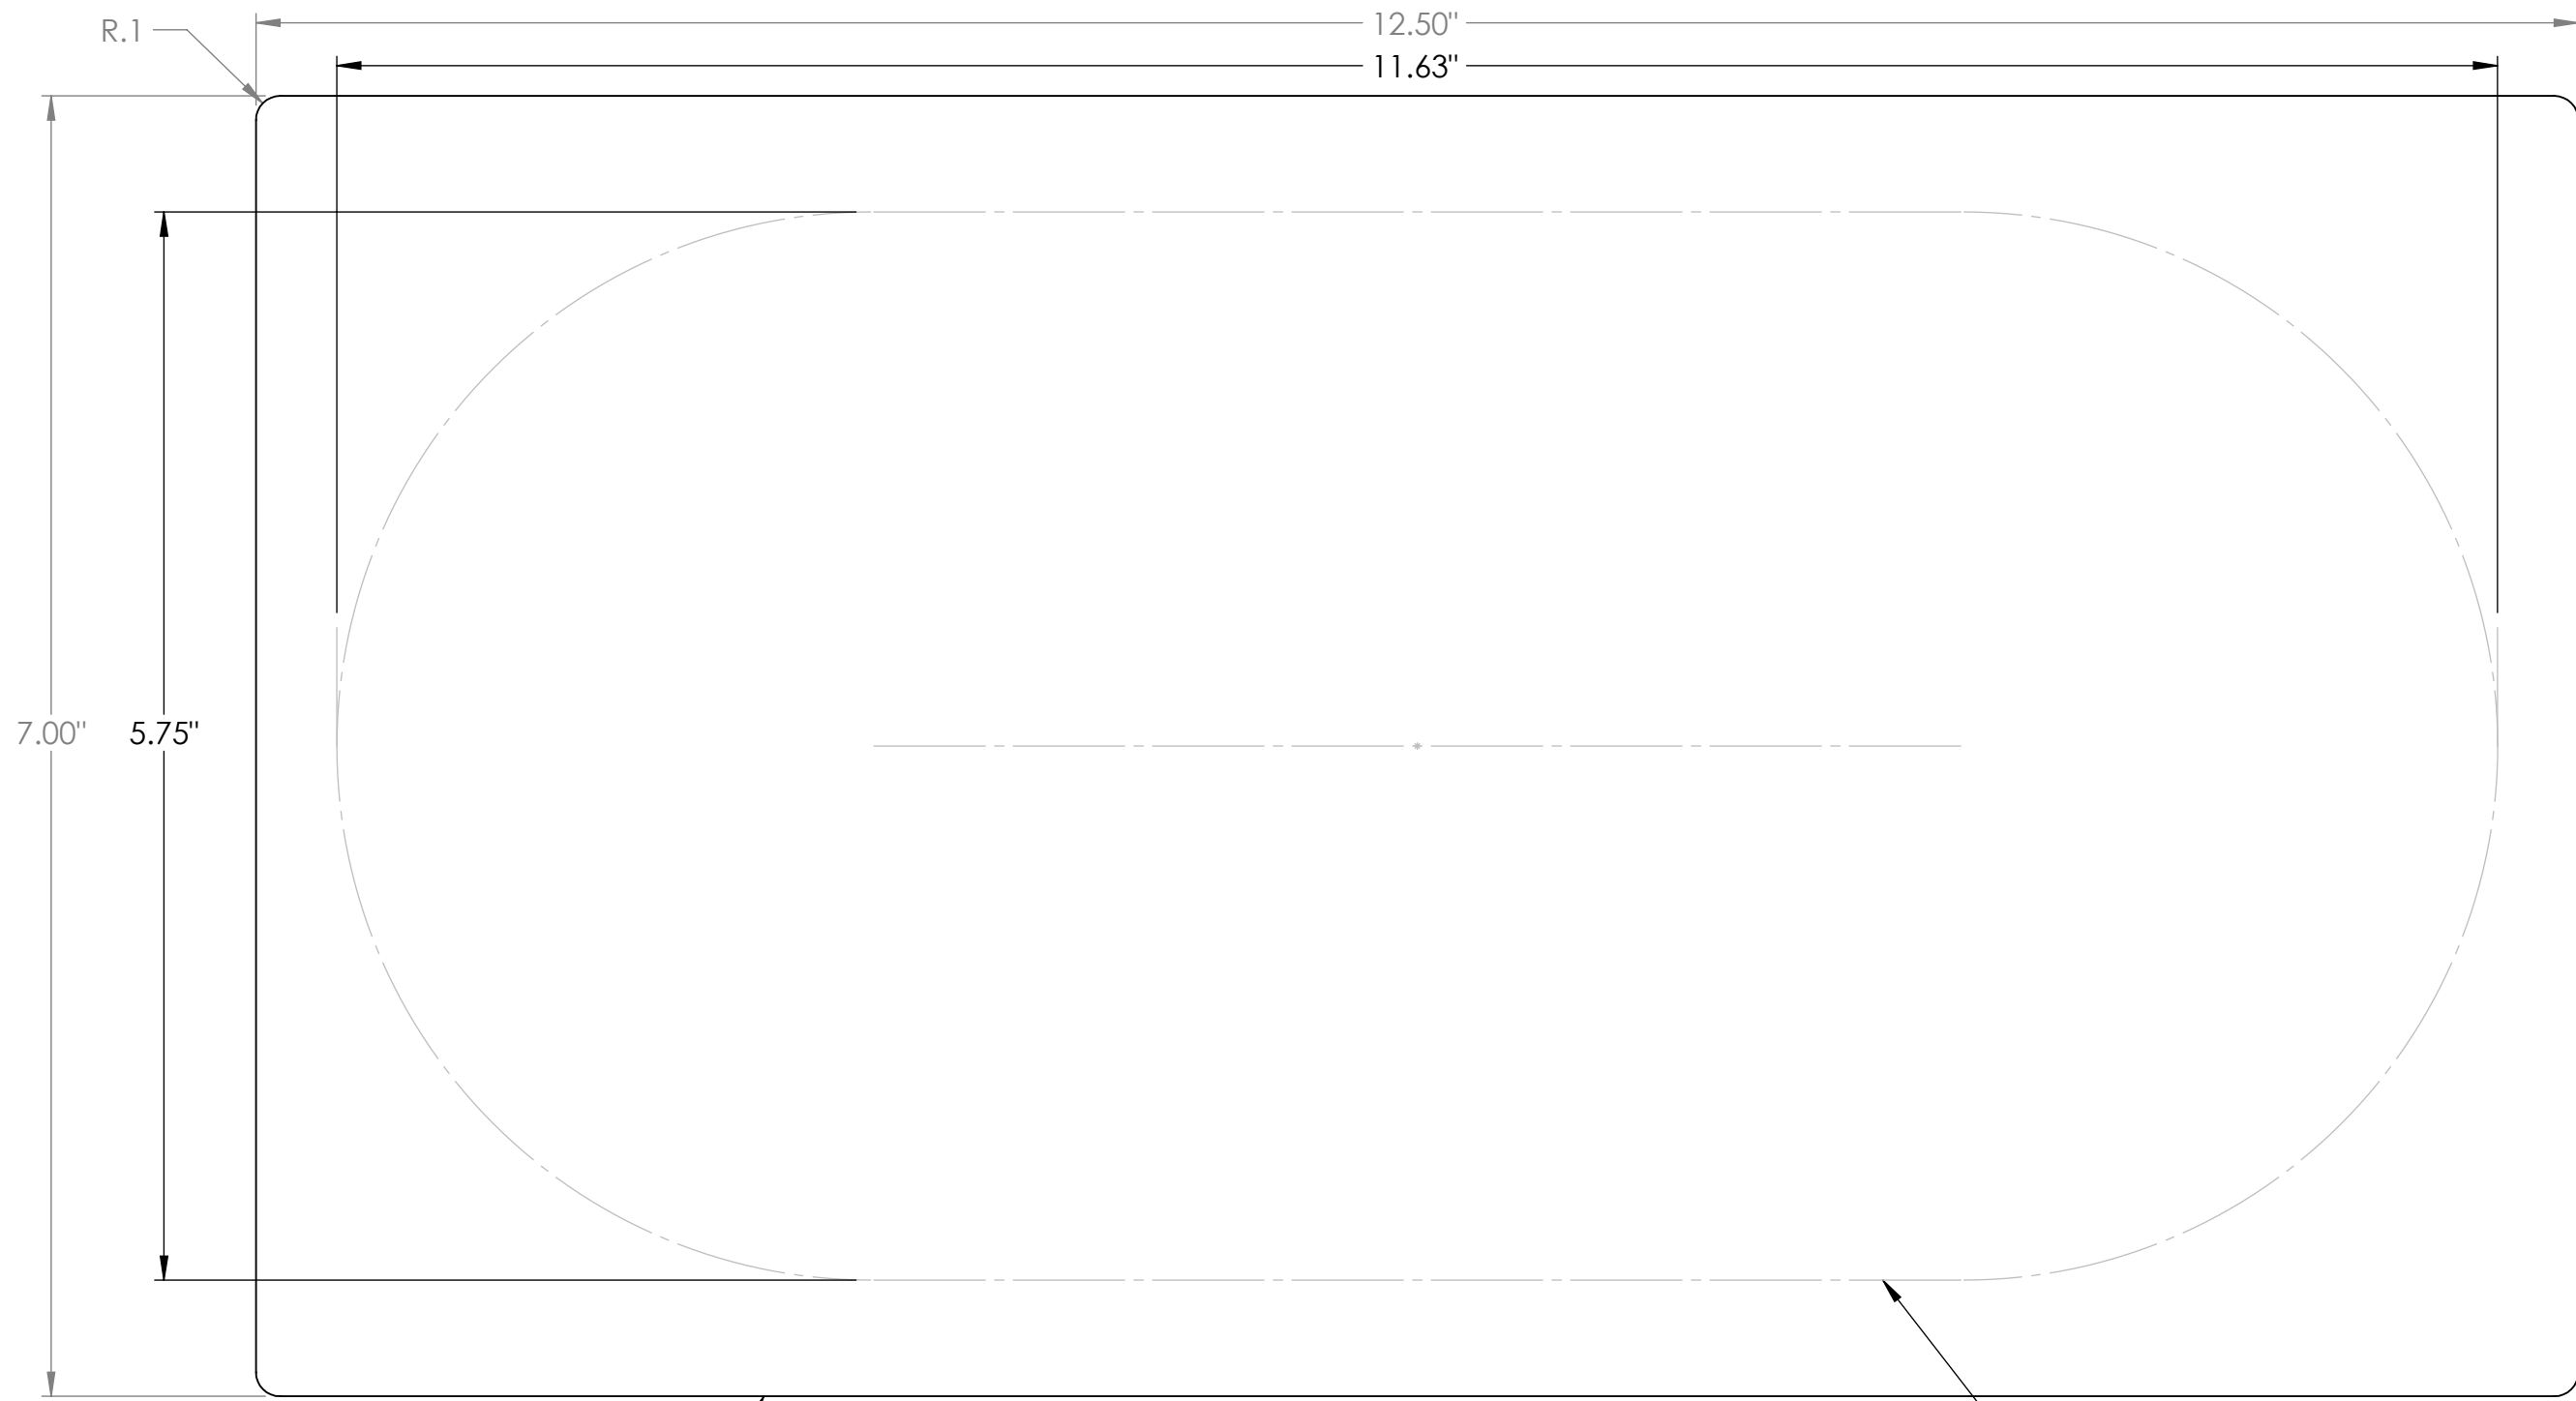

TEMPLATE SHARPS & WASTE CHUTE, 6804

FLANGE

PRINT ON 11 X 17 PAPER USING 1:1 SCALE

CUTOUT IN CONTERTOP